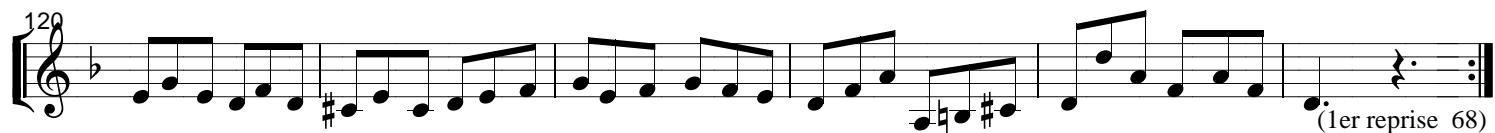

(1er reprise 68)
D.C al fin