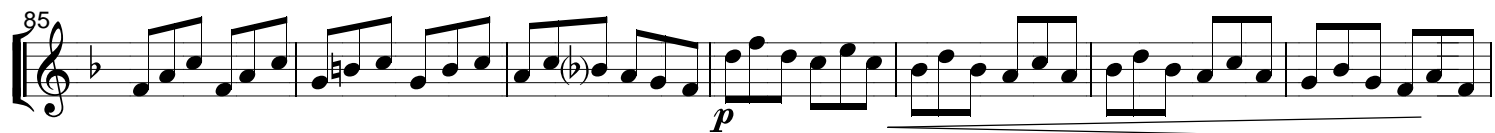

(1er reprise 68)
D.C al fin